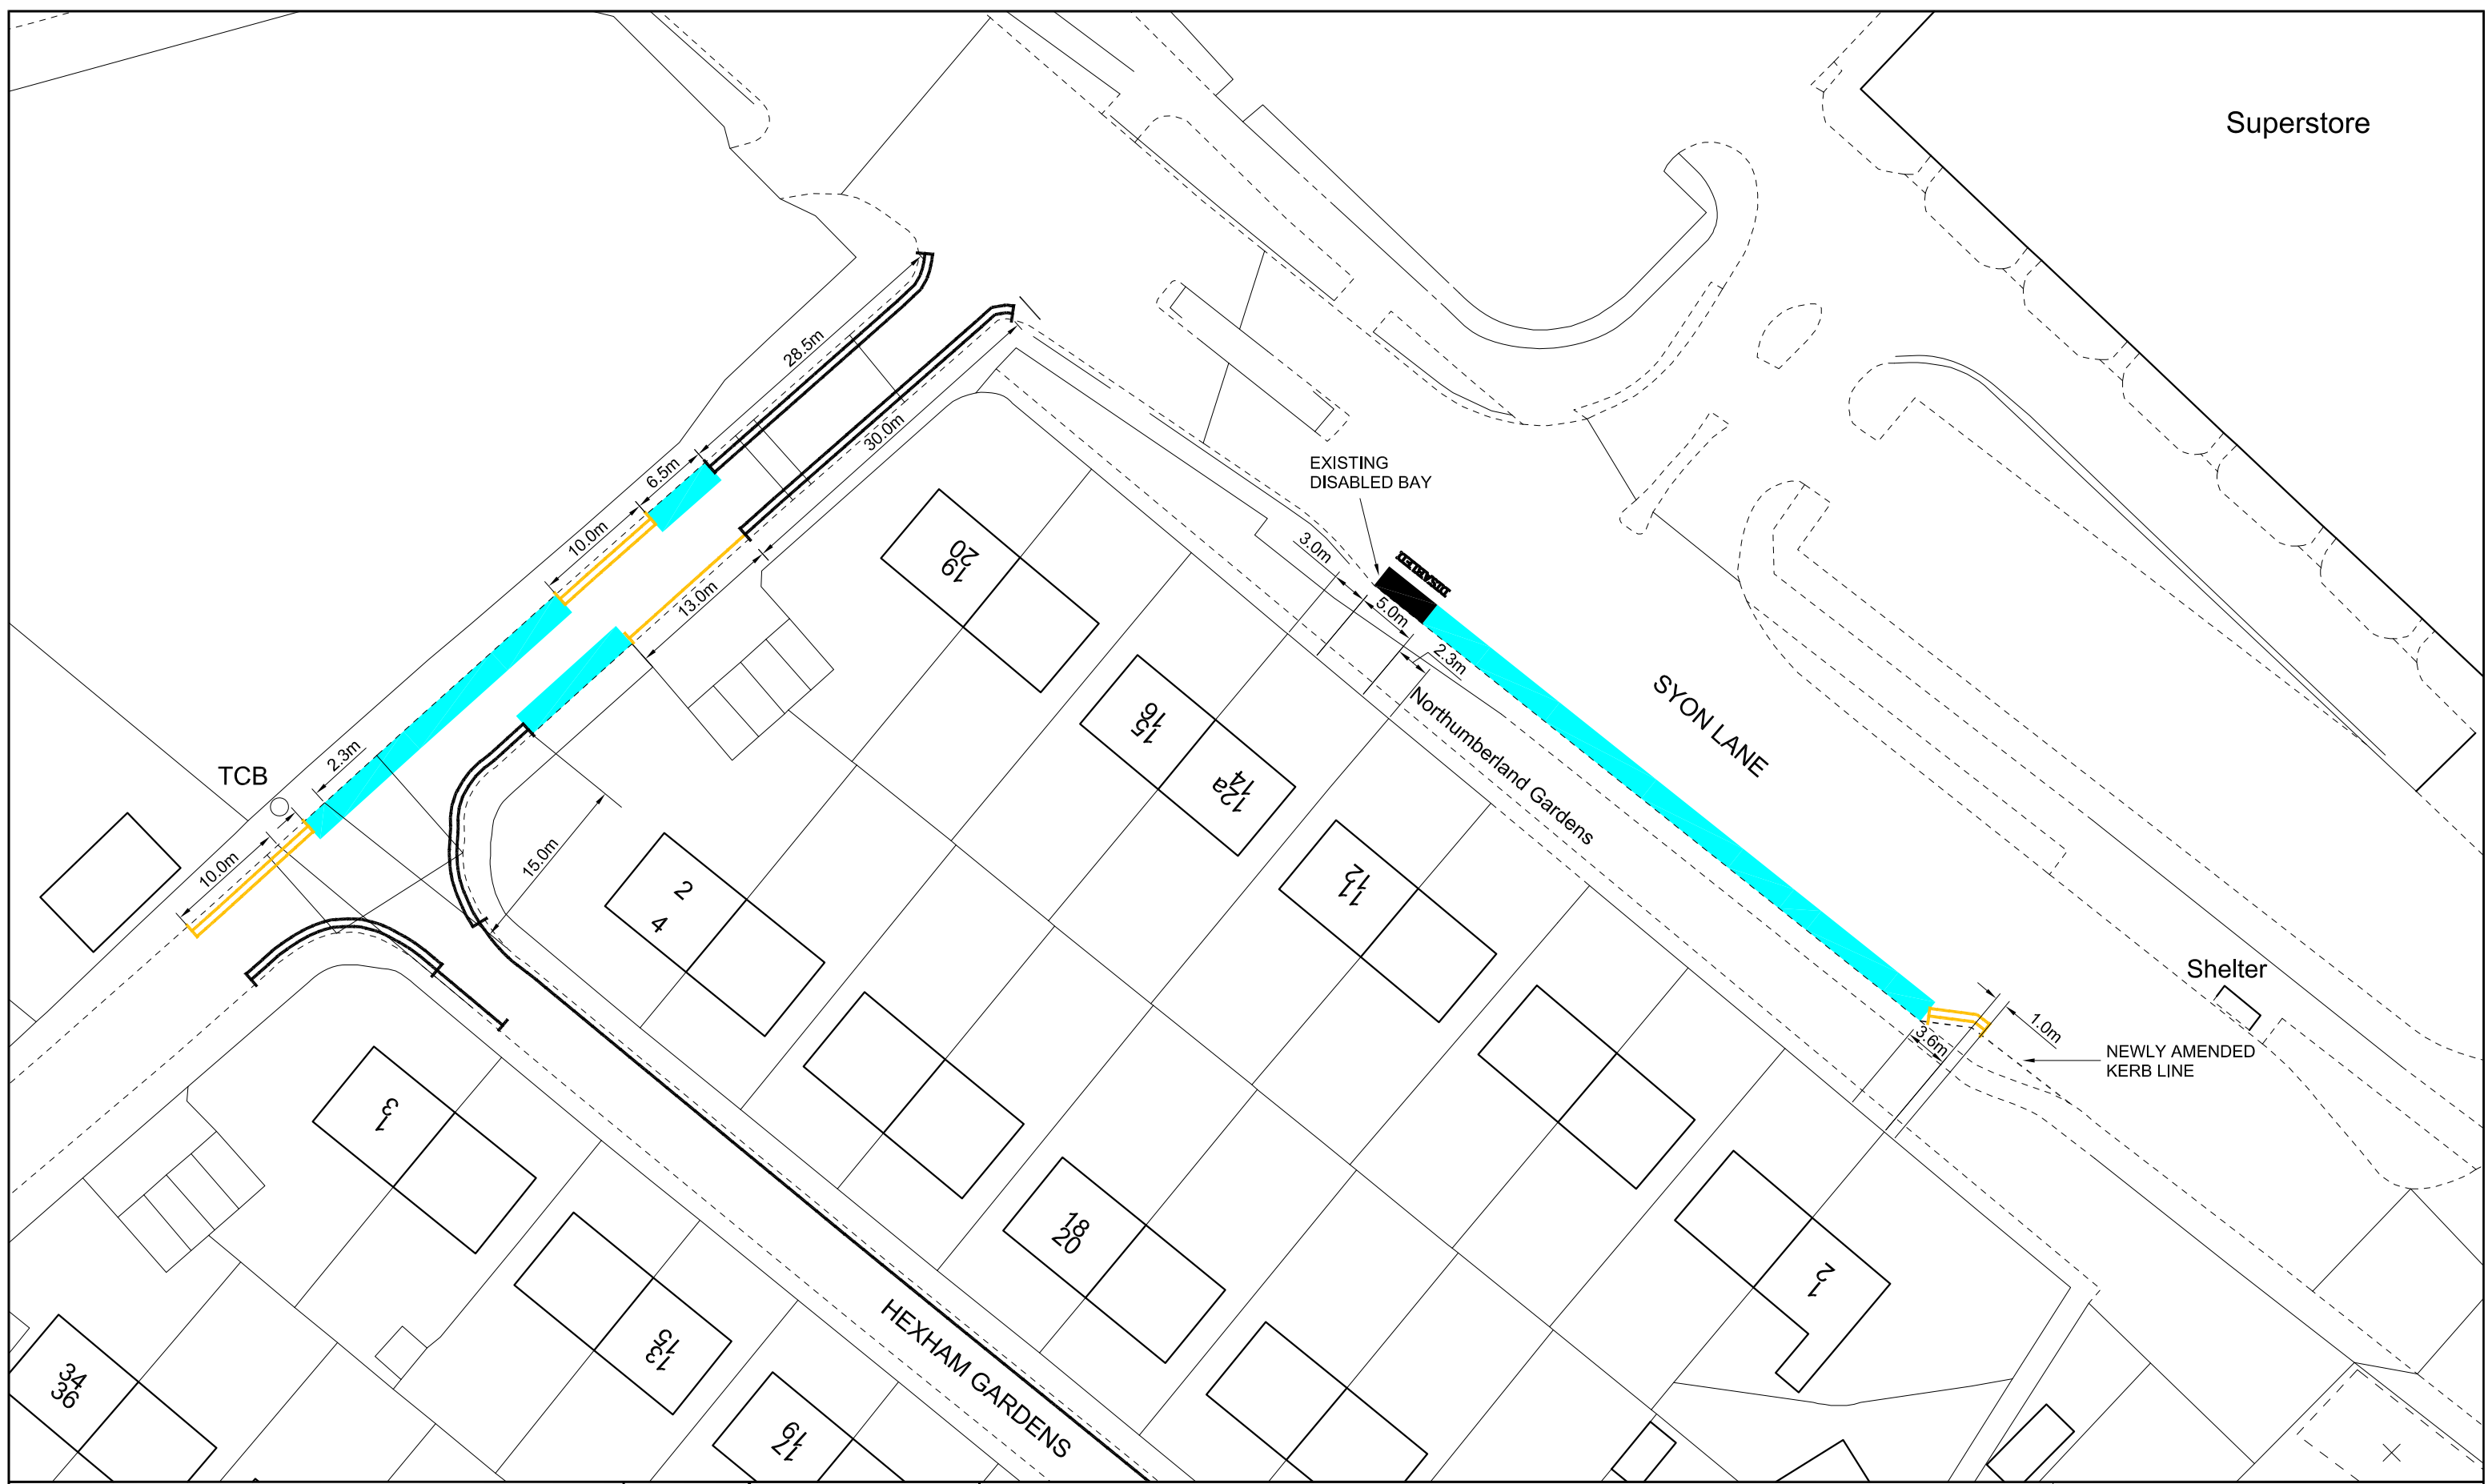

Superstore

This map is based upon Ordnance Survey material with the permission of Ordnance Survey on behalf of the Controller of Her Majesty's Stationery Office © Crown copyright. Unauthorised reproduction infringes Crown copyright and may lead to prosecution or civil proceedings.
 London Borough of Hounslow 100019263 2015

 London Borough of Hounslow

NORTHUMBERLAND GARDENS PROPOSED EXTENSION OF SYON LANE STATION CPZ

Drawn by PRK
 Scale 1:500

Date AUGUST 2015
 Drg No.

London Borough of Hounslow
 Brendon Walsh, Director of Regeneration,
 Economic Development & Environment
 The Civic Centre, Lampton Road, Hounslow, TW3 4DN

Key:-

-  Proposed "At any time" Waiting restrictions
-  Proposed Mon - Fri 9am - 6pm Waiting restrictions
-  Existing "At any time" Waiting restrictions
-  Proposed resident permit holder only parking bays